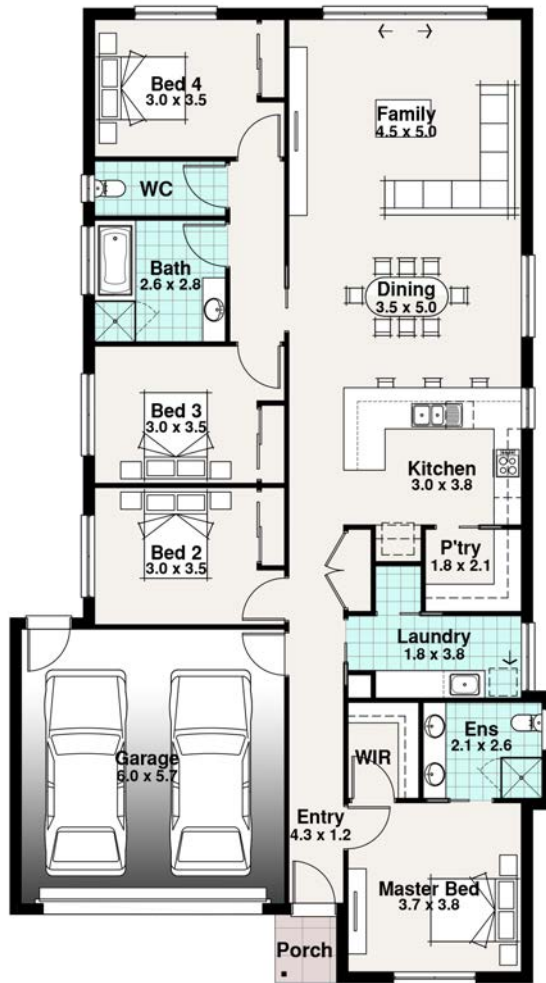

Riverview Facade Pictured

## ADAPTABLE LIVING

BLOCK 30.00m

13.00m

-  4
-  2
-  2
-  1

# The Anglesea

**Width** 11.85m  
**Length** 21.80m

Residence	174.06	m <sup>2</sup>
Garage	37.70	m <sup>2</sup>
Porch	2.03	m <sup>2</sup>
<b>TOTAL</b>	<b>213.79</b>	<b>m<sup>2</sup></b>
	<b>23.00</b>	<b>sq</b>

### The Anglesea

The Anglesea is one of our more popular designs due to how the different areas compliment each other. 3 bedrooms on one side of the design and the master bedroom on the other provides privacy for you, while still offering everything you need.