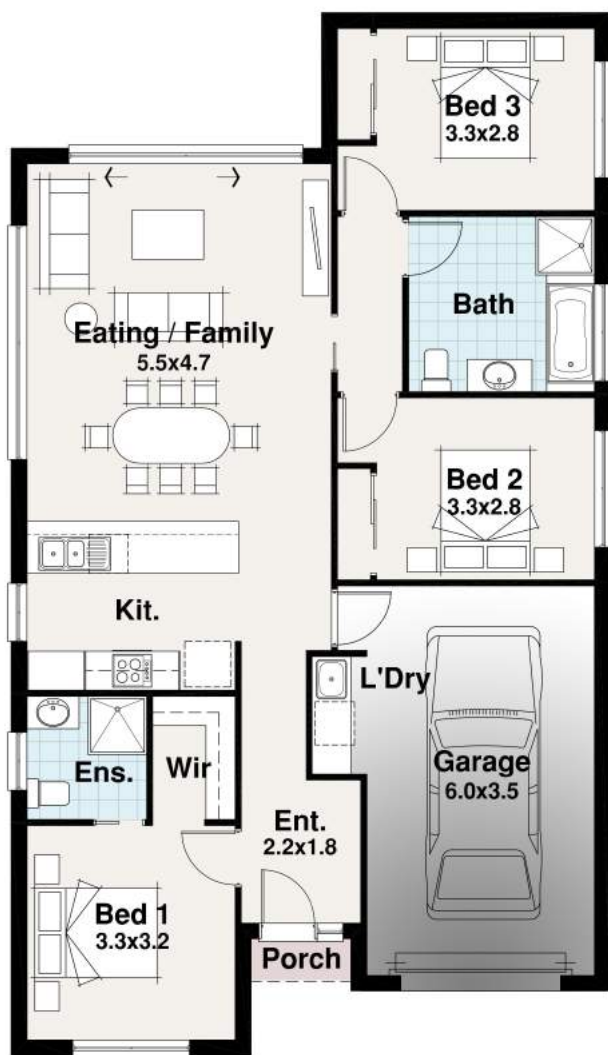

Gregale Facade Pictured

# CARIBBEAN RANGE

BLOCK 25.00m

10.60m

# The Nevis 1

**Width** 9.20m  
**Length** 16.04m

Residence	106.95	m <sup>2</sup>
Porch	1.23	m <sup>2</sup>
Garage	23.94	m <sup>2</sup>
<b>TOTAL</b>	<b>132.13</b>	<b>m<sup>2</sup></b>
	<b>14.22</b>	<b>sq</b>

## The Nevis 1

Definitely for the savvy First Home Buyer or Empty Nester, the smart Nevis offers 3 bedrooms and a European Laundry so not to waste any space in your budget. The Nevis is designed for those looking to get in to their first home or can be a smart design for the Couple who would like to scale down.